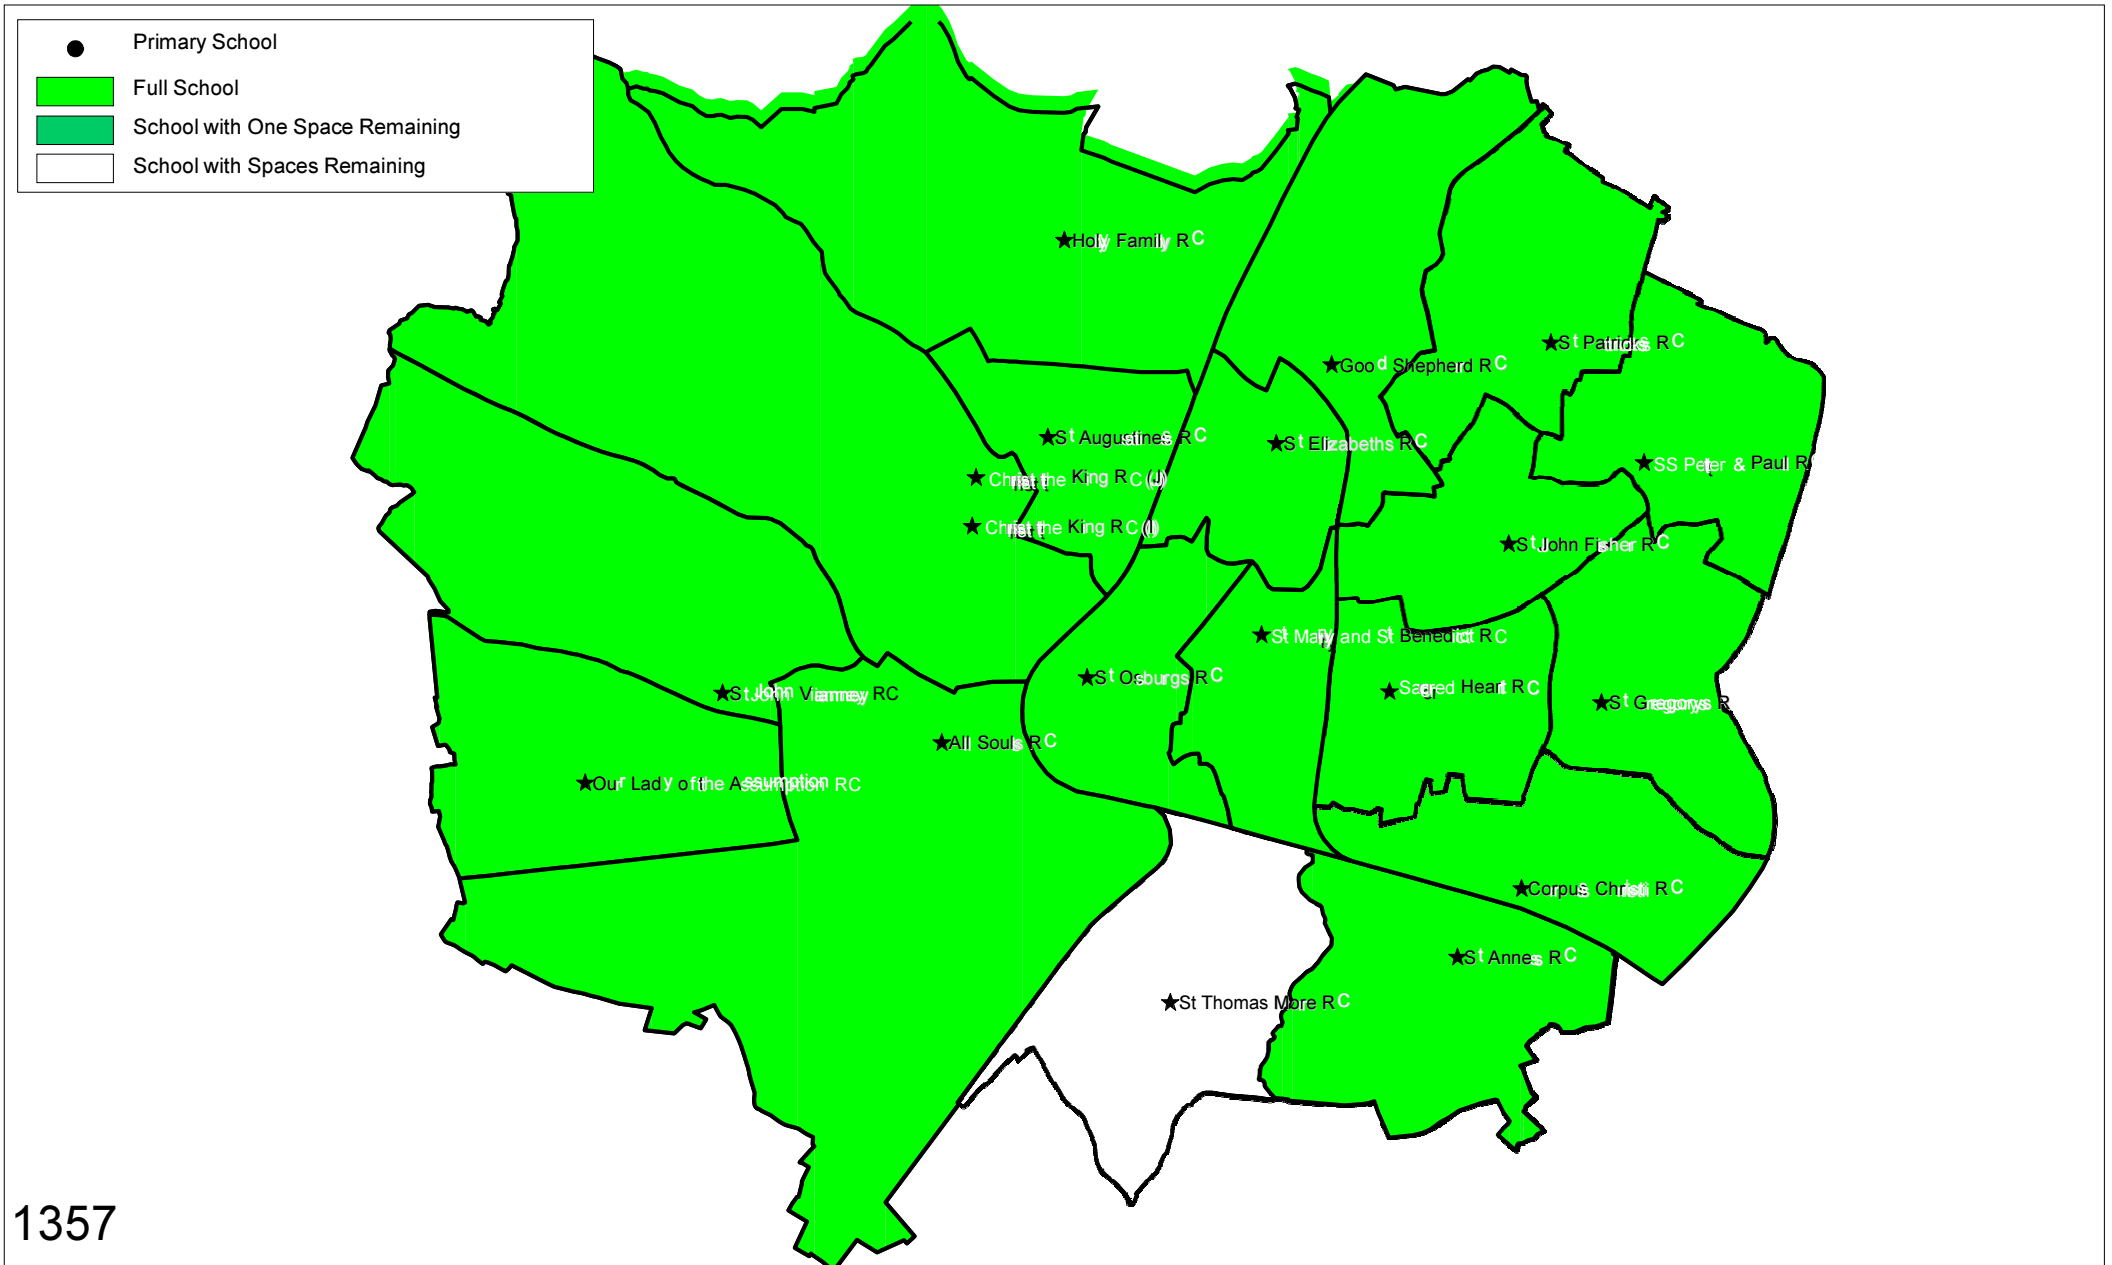

Coventry RC Primary Reception Classes: September 2013

1357